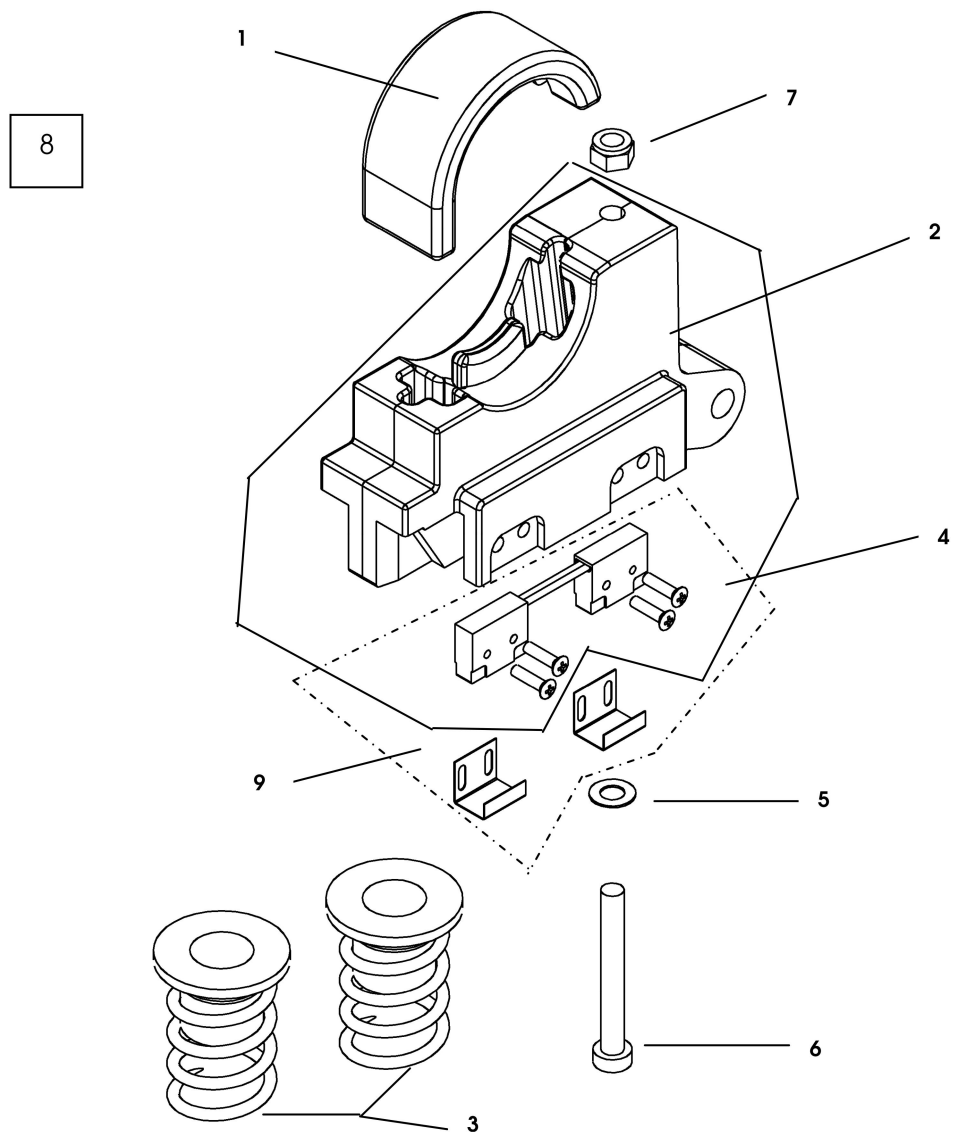

13.5 Standard limit switch up and down

POS .	QTY	CODE	DESCRIPTION
1	1	2214011	Upper chain guide
2	1	52305493	Lower chain guide
3	1	52293583	Set of 3 springs
4	1	52305660	Set of chain guide and limit switches
5	1	52315431	Set of screw (5 + 6 + 7)
8	1	52315430	Complete limit switch
9	2	52341045	Set of slides and micro switches