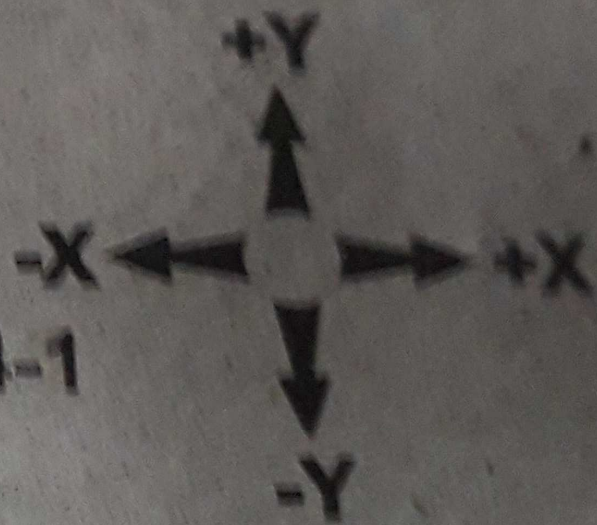


 **GEMAC** Chemnitz, Germany

INCLINATION SENSOR

Type: IS2D45P04-1
Interface: CAN
Vcc: 10...30 V \equiv
Icc: 155...95 mA
IP Code: IP65/67
SN: 23201-01/00148

MADE IN GERMANY