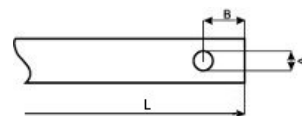

PFA9067A0050005

Home Page | Print

IP 66/67/69K CE cRU us EAC

Ratio 1:50

Cable clamp PRPS0062PE

Notes

Shaft

Code ALL1R00001  
 End side Front  
 Length (L) 35,00 mm  
 Flexible No  
 End type Radial hole  
 Dimension A 4,00 mm  
 Dimension B 7,00 mm  
 mm  
 mm